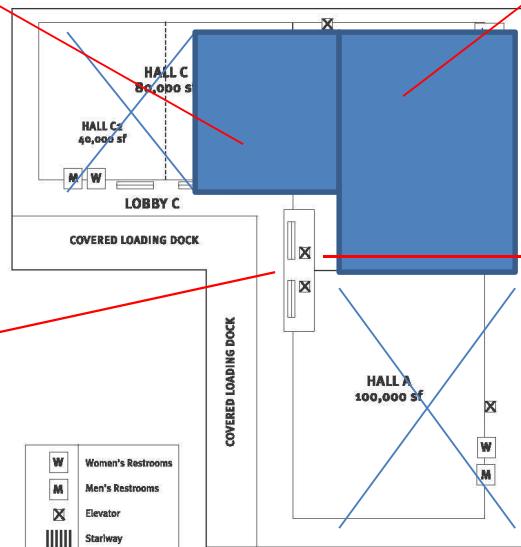

EXHIBIT LEVEL & STREET LEVEL FLOORPLANS

STREET LEVEL

SOUTH BREVARD STREET

ASC'14 Exhibit & Poster Sessions
in Exhibit Hall BC1

EXHIBIT LEVEL

EAST MARTIN LUTHER KING JR. BOULEVARD

SuperWorld Public Outreach
In Exhibit Hall BC1

Access Exhibit Hall BC1 by using the “down” escalator located across from Starbucks on Concourse A. Use the “up” escalator, opposite the “down” escalator, to exit Lobby AB.

SOUTH COLLEGE STREET

EAST STONEWALL STREET

Enter ASC'14 Exhibit Hall BC1
through Door B located in AB
Lobby.