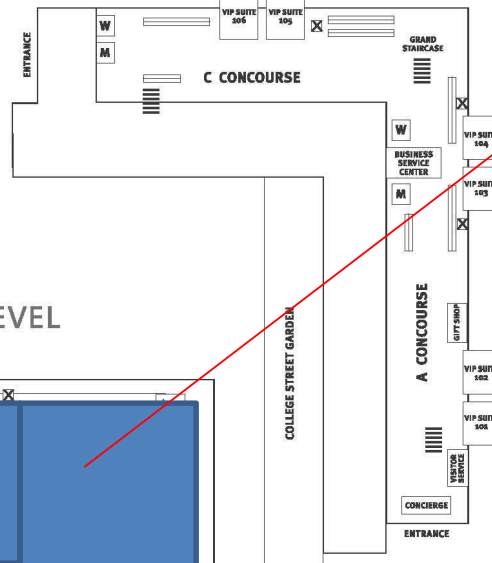

EXHIBIT LEVEL & STREET LEVEL FLOORPLANS

STREET LEVEL

SOUTH BREVARD STREET

ASC'14 Exhibit & Poster Sessions
in Exhibit Hall BC1

EXHIBIT LEVEL

EAST MARTIN LUTHER KING JR. BOULEVARD

SuperWorld Public Outreach
In Exhibit Hall BC1

Access Exhibit Hall BC1 by using the “down” escalator located across from Starbucks on Concourse A. Use the “up” escalator, opposite the “down” escalator, to exit Lobby AB.

SOUTH COLLEGE STREET

EAST STONEWALL STREET

Enter ASC'14 Exhibit Hall BC1
through Door B located in AB
Lobby.